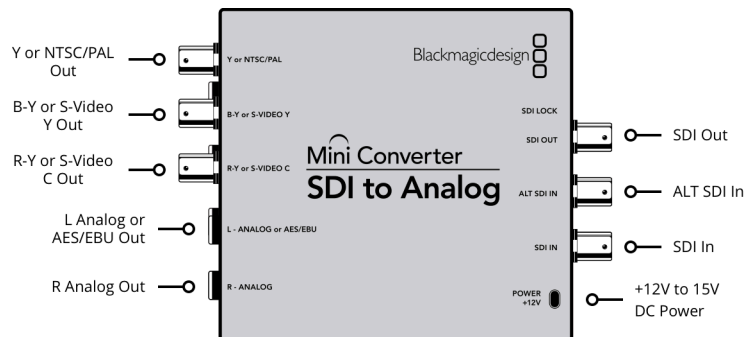

SDI Redundant Input

Automatically switches over if main SDI input is lost.

Multi Rate Support

Auto detection of SD, HD or 1.5G-SDI.

Updates and Configuration

USB

Reclocking

Yes