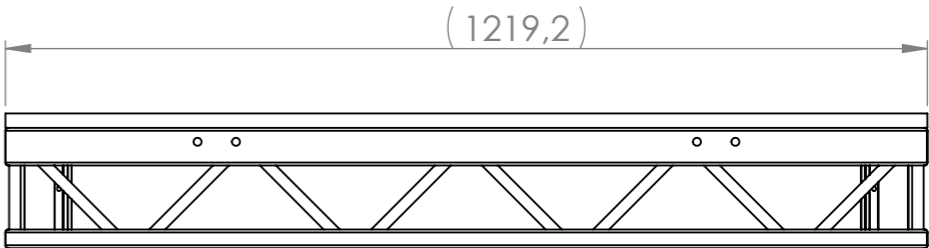

5

PART NUMBER	PART NAME	QTY
1	4ft - SIDE	4
2	LEG RECEIVER	4
3	LEG TIGHTENING BOLT	4
4	BRACE 50 x 25 x 3	1
5	BRACE 25 x 25 x 3	2
6	PLYWOOD - 4ft x 4ft	1

GT Tour Deck 4 x 4ft Stage Platform

SCALE - 1:10 WEIGHT: 27.5KG