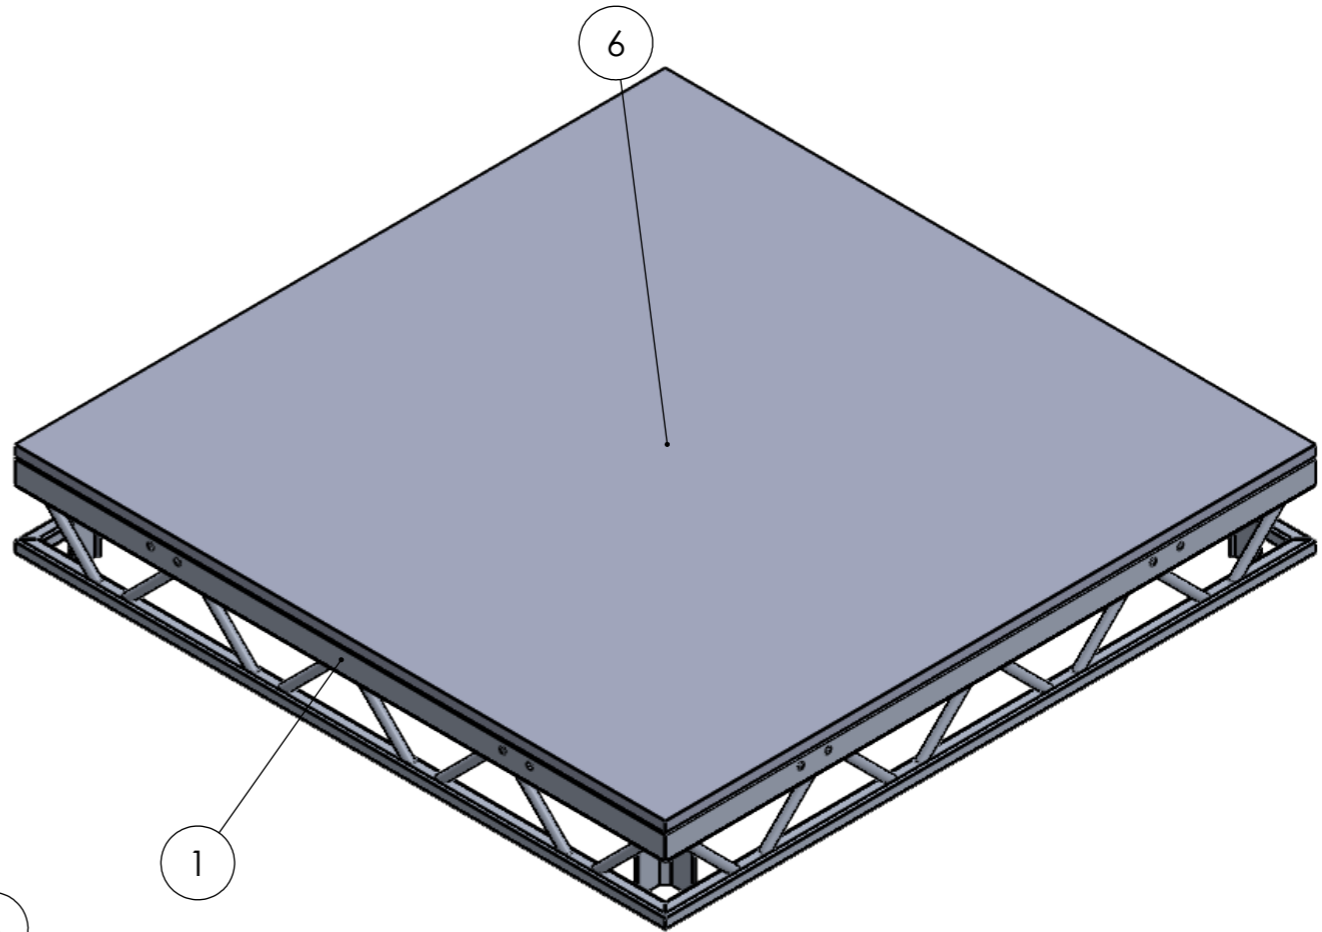

5

PART NUMBER	PART NAME	QTY
1	4ft - SIDE	4
2	LEG RECEIVER	4
3	LEG TIGHTENING BOLT	4
4	BRACE 50 x 25 x 3	1
5	BRACE 25 x 25 x 3	2
6	PLYWOOD - 4ft x 4ft	1

GT Tour Deck 4 x 4ft Stage Platform

SCALE - 1:10 WEIGHT: 27.5KG