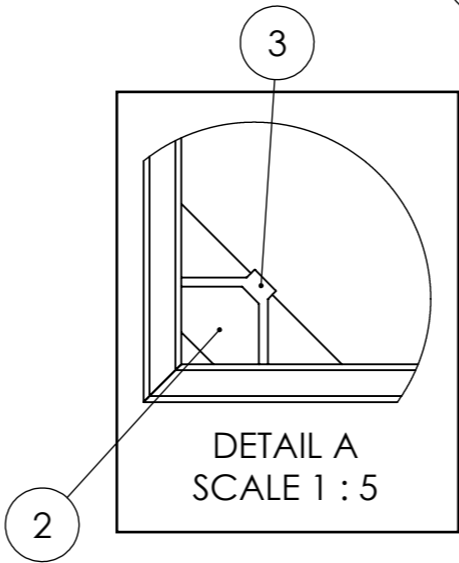

5

PART NUMBER	PART NAME	QTY
1	4ft - SIDE	4
2	LEG RECEIVER	4
3	LEG TIGHTENING BOLT	4
4	BRACE 50 x 25 x 3	1
5	BRACE 25 x 25 x 3	2
6	PLYWOOD - 4ft x 4ft	1

GT Tour Deck 4 x 4ft Stage Platform

SCALE - 1:10 WEIGHT: 27.5KG